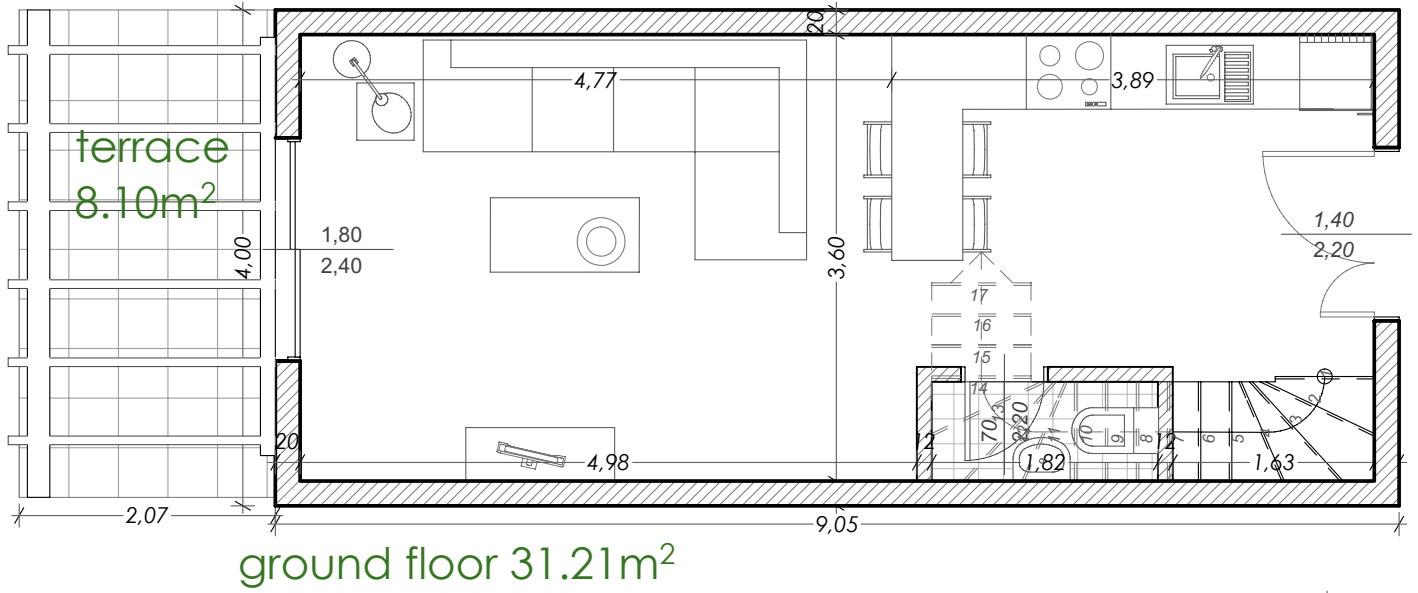

Artemis Gardens (2001-1028 T 2001-1029 T)

Two Bedroom Townhouse 69.95m²

ADventureHomes.dk tel 3530 7104