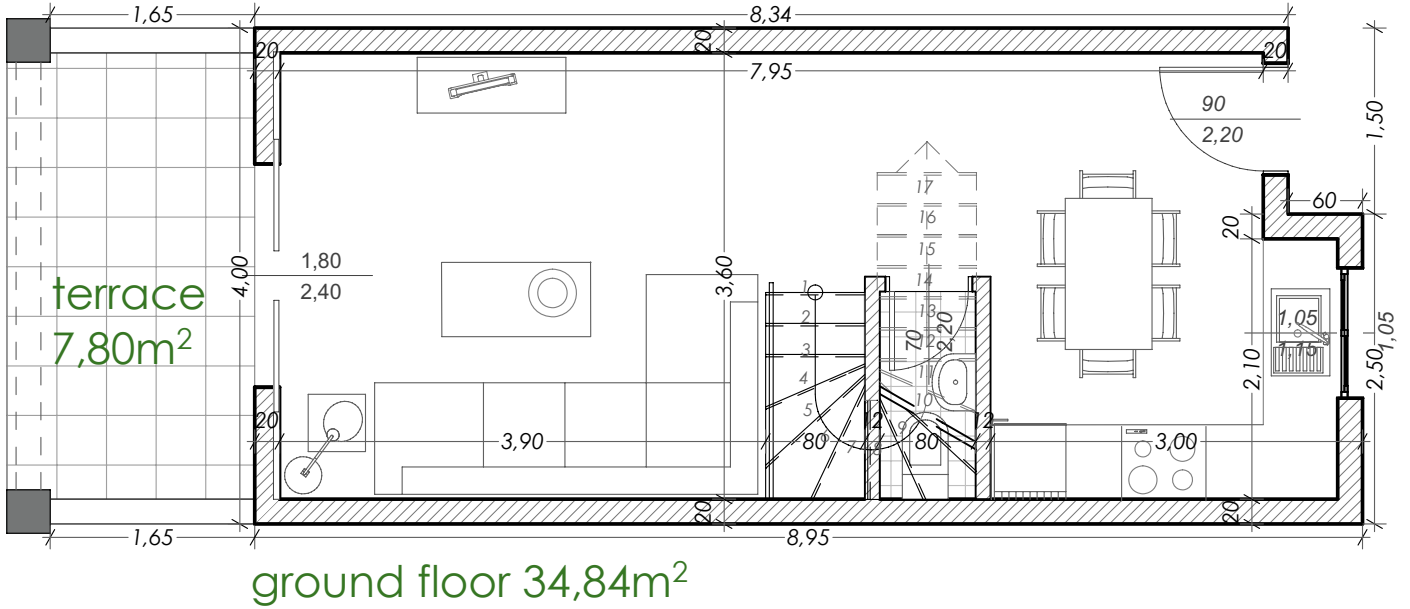

Artemis Gardens (2001-1026 T / 2001-1027 T / 2001-1030 T / 2001-1031 T)

Two Bedroom Townhouse 68,68m²