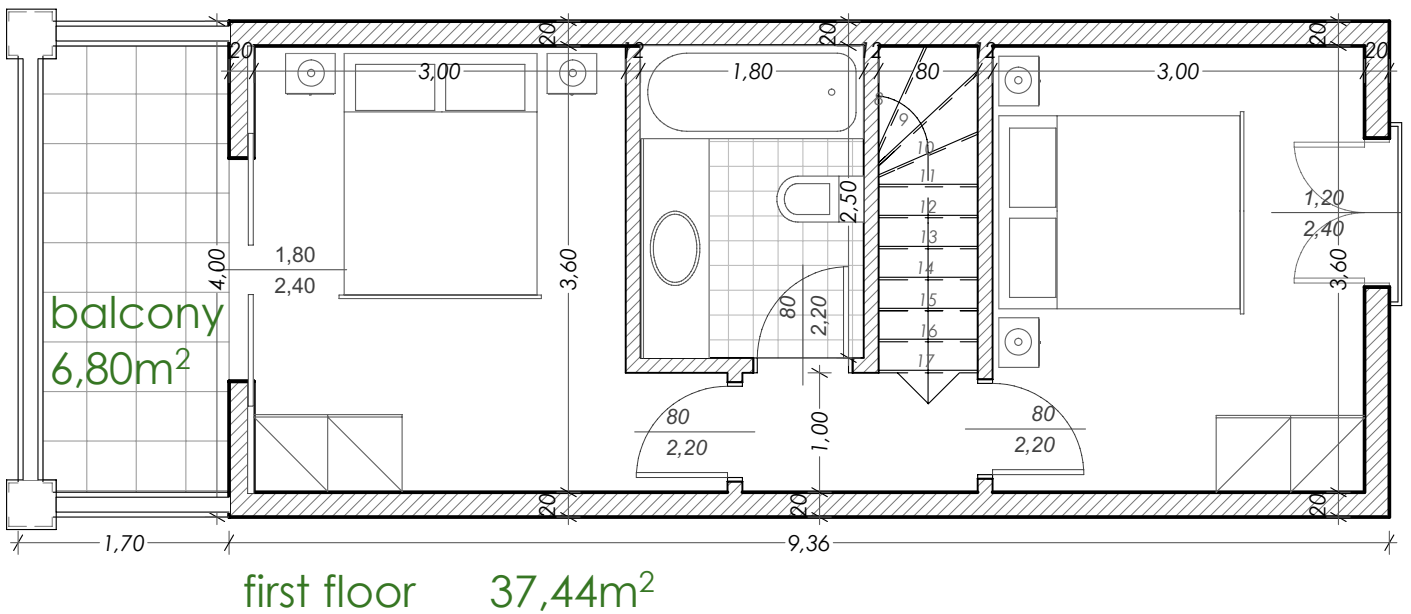

Artemis Gardens (2001-1026 T / 2001-1027 T / 2001-1030 T / 2001-1031 T)

Two Bedroom Townhouse 68,68m²