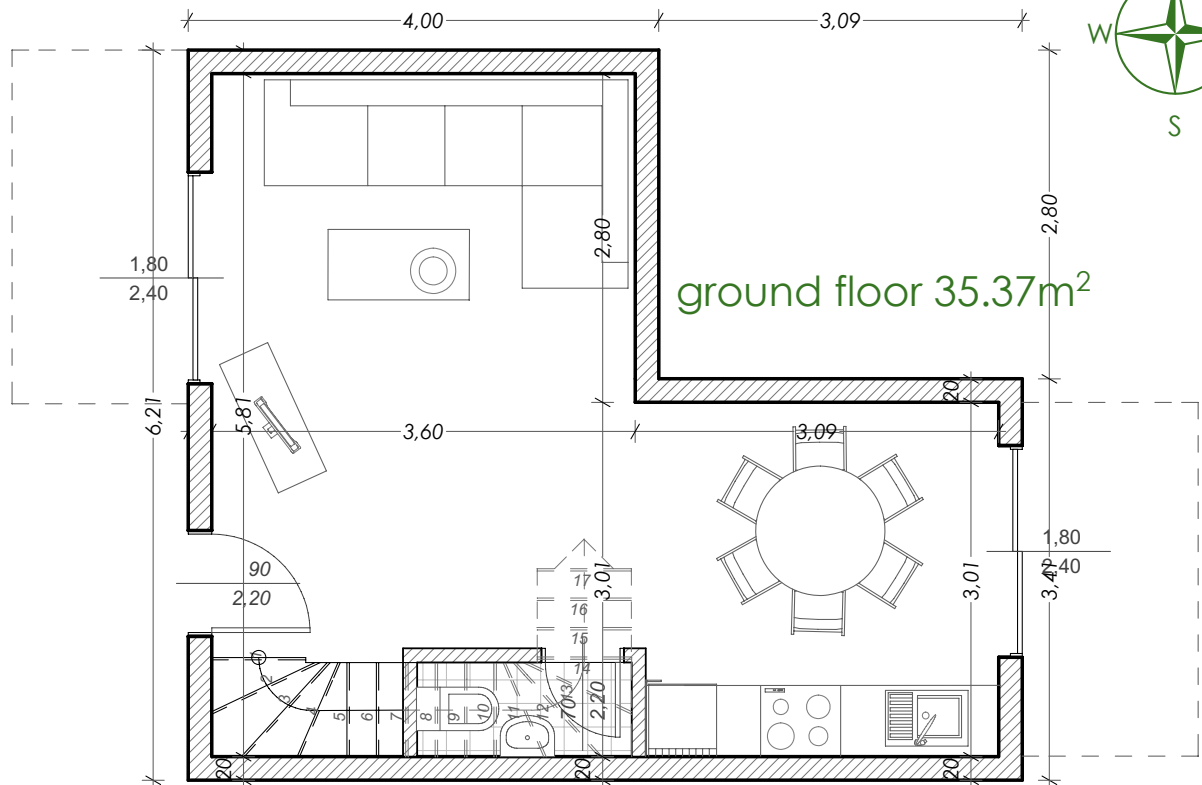

Artemis Gardens (2001-1035 T)

Two Bedroom Townhouse 68,76m²