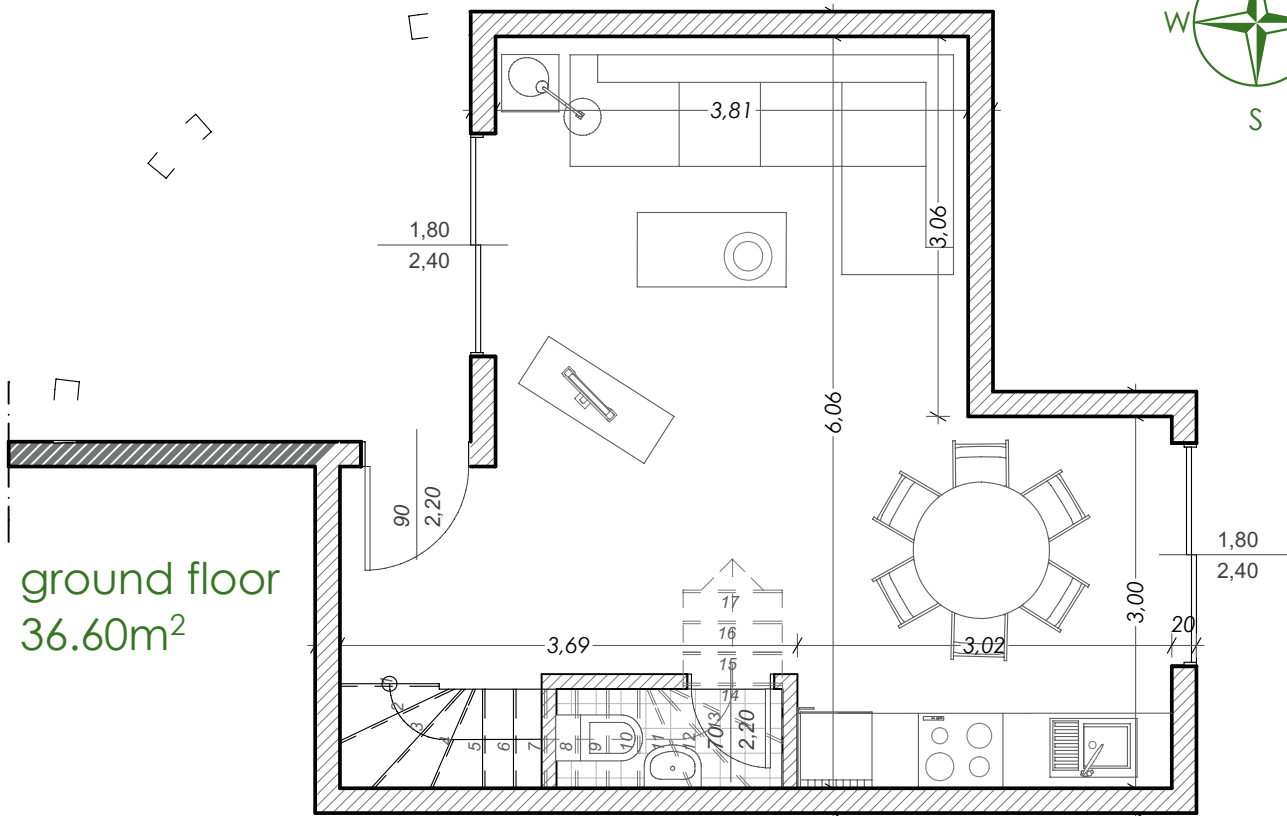

Artemis Gardens (2001-1036 T)

Two Bedroom Townhouse 73.20m²