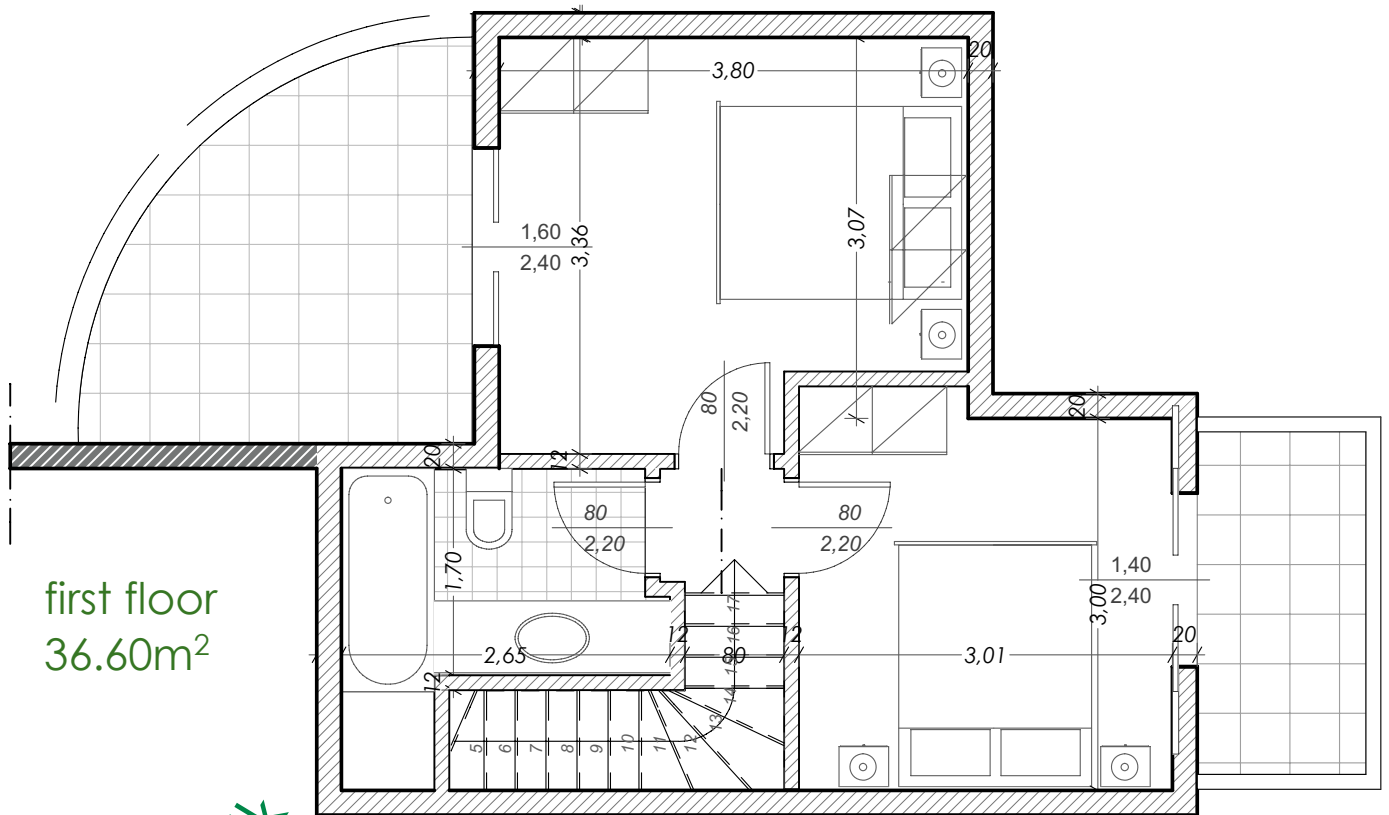

Artemis Gardens (2001-1036 T)

Two Bedroom Townhouse 73.20m²