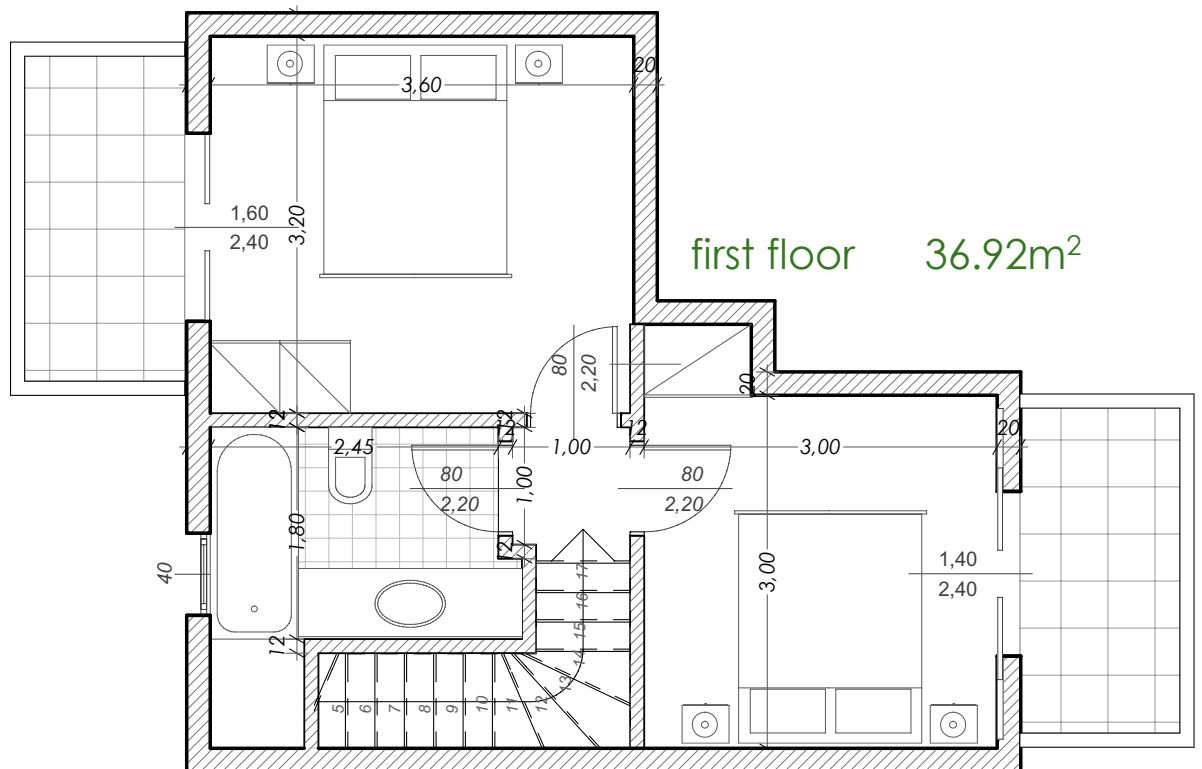

Artemis Gardens (2001-1035 T)

Two Bedroom Townhouse 68,76m²