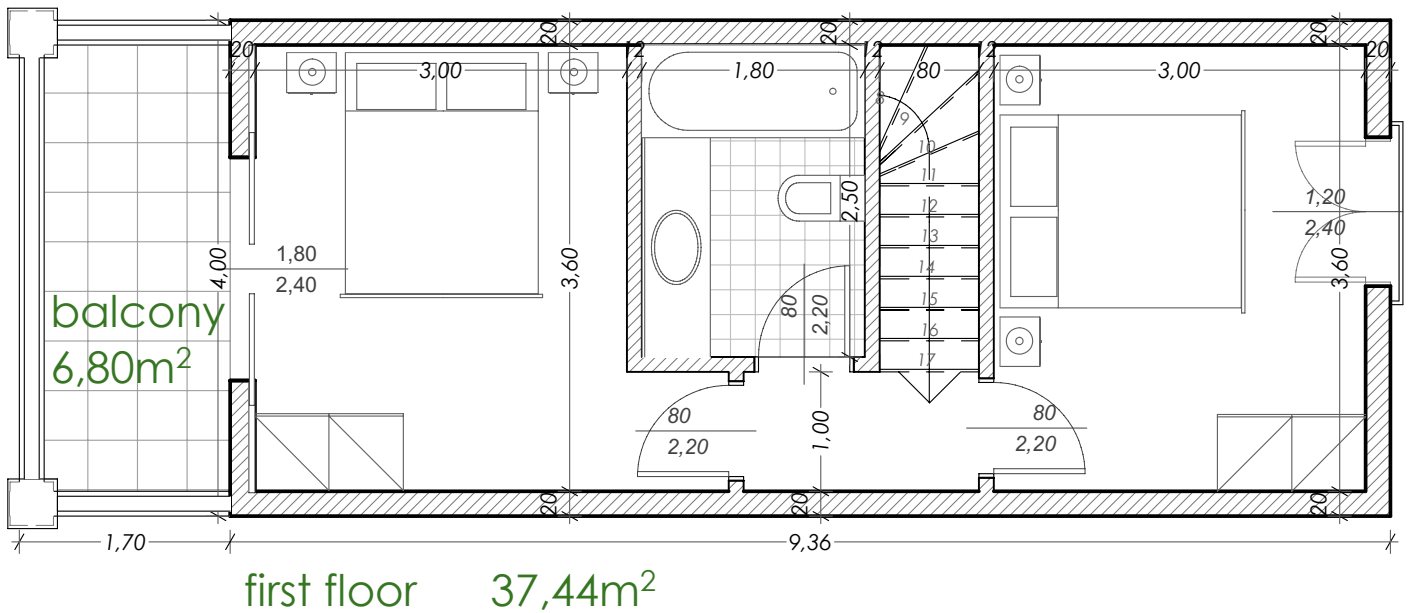

# Artemis Gardens (2001-1023 B)

One Bedroom Bungalow 43.00m<sup>2</sup>