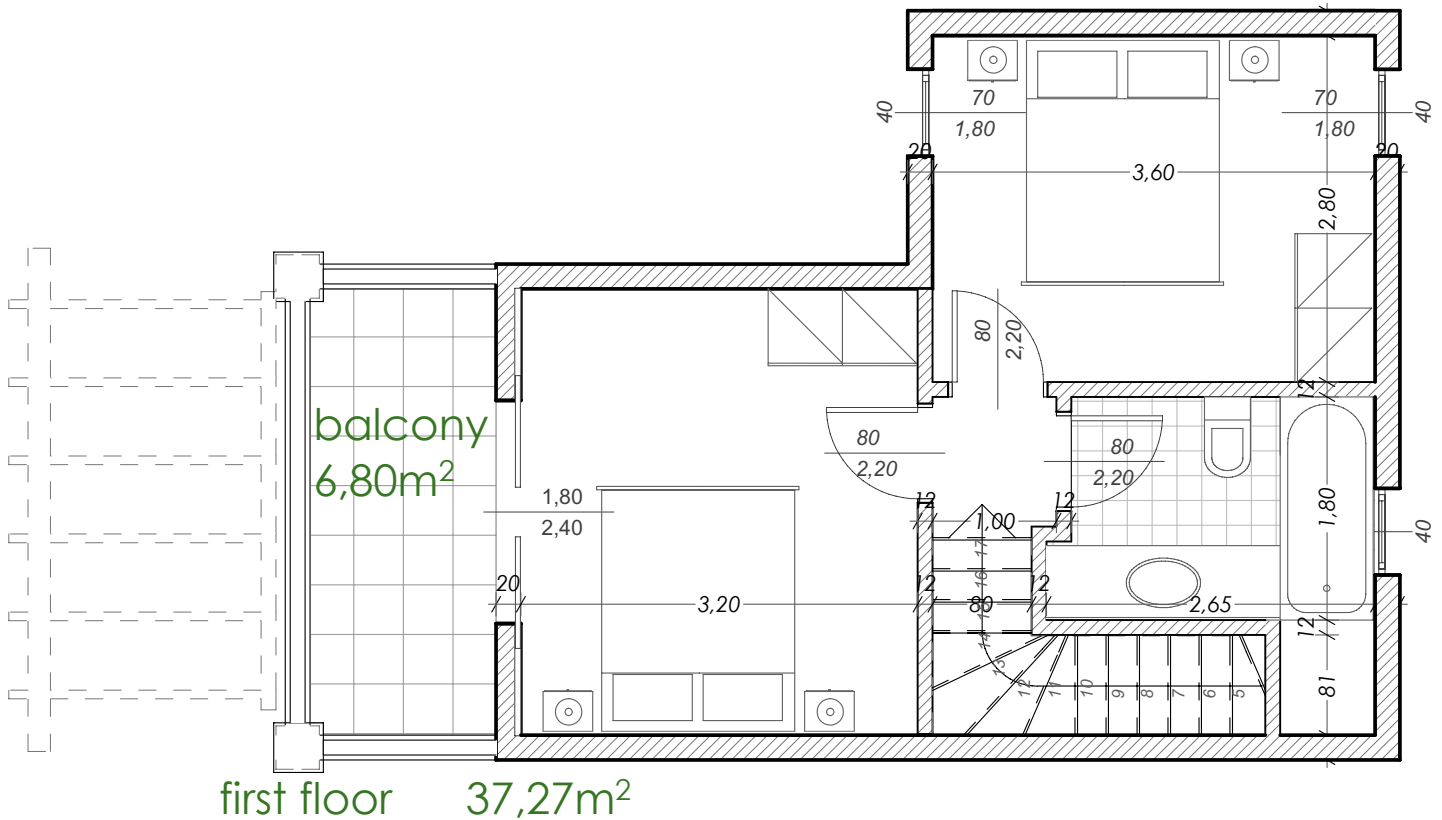

Artemis Gardens (2001-1028 T 2001-1029 T)

Two Bedroom Townhouse 69.95m²

ADventureHomes.dk tel 3530 7104