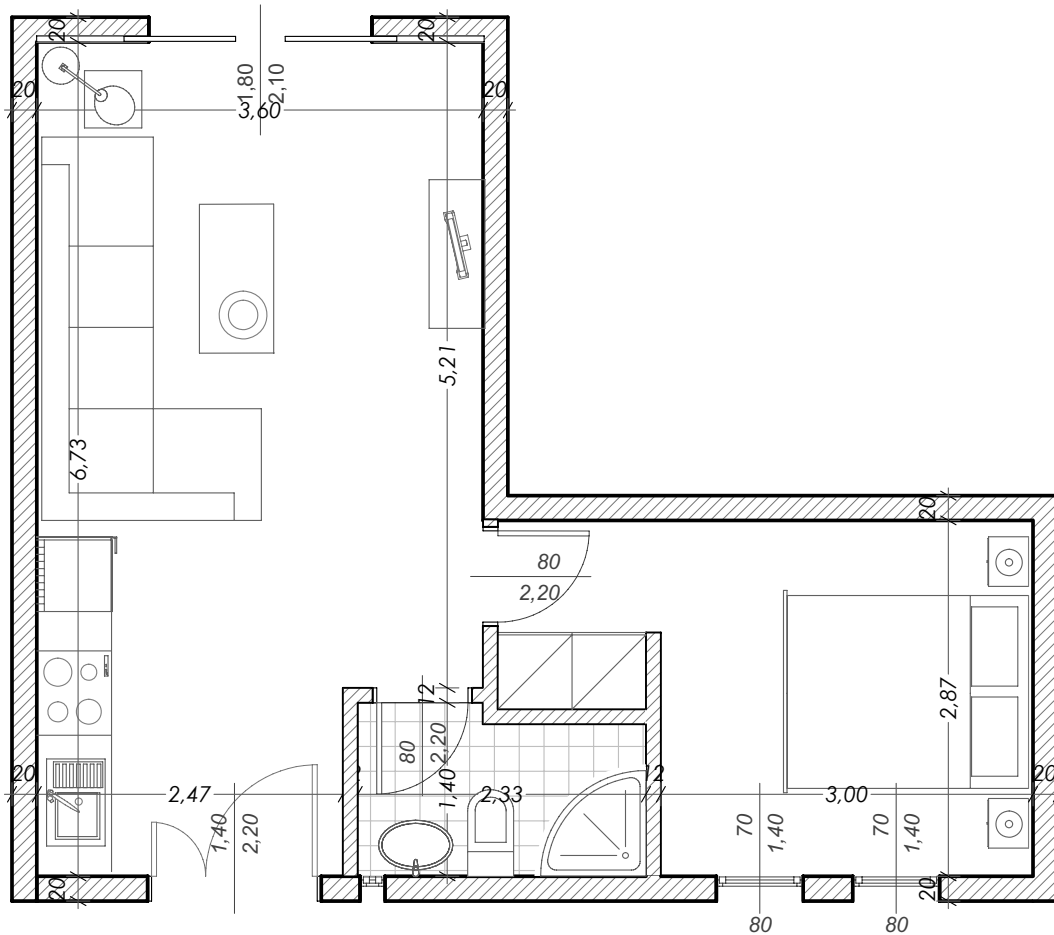

# Artemis Gardens (2001-1023 B)

One Bedroom Bungalow 43.00m<sup>2</sup>

# Artemis Gardens (2001-1024 B)

One Bedroom Bungalow 44.20m<sup>2</sup>

# Artemis Gardens (2001-1025 B)

One Bedroom Bungalow 43.00m<sup>2</sup>